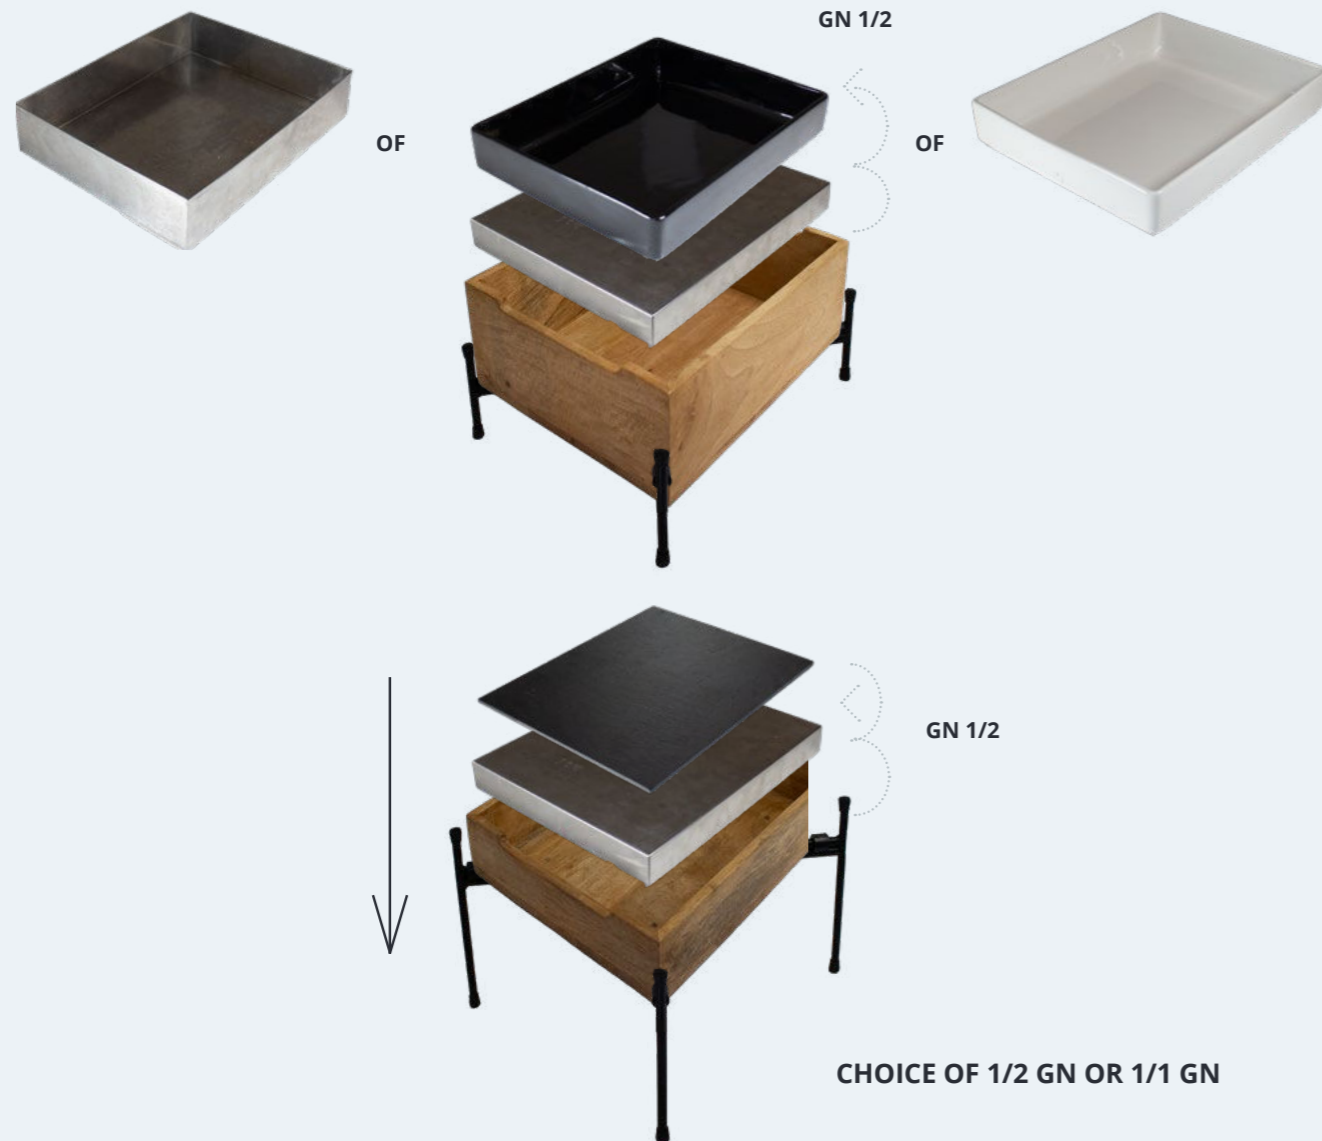

TRAYS AND RISERS

Discover our latest buffet collection, where style and functionality come together perfectly for any cold buffet presentation. This collection features gastronom buffet items, including cutlery holders, wooden, porcelain, and stainless steel buffet trays, cooling elements, slate presentation boards, and buffet holders with cutouts, offering endless combination possibilities. Thanks to the convenient gastronorm format, all components are easily interchangeable and simple to combine for the ideal setup. The natural wood finish adds a warm, rustic touch to your buffet, while the cooling elements ensure that your dishes stay at the perfect temperature for up to 3 to 4 hours.

available in March 2025

GASTRONORM COOLING SOLUTIONS

NEW

VISIT OUR WEBSITE TO SEE THE FULL COLLECTION